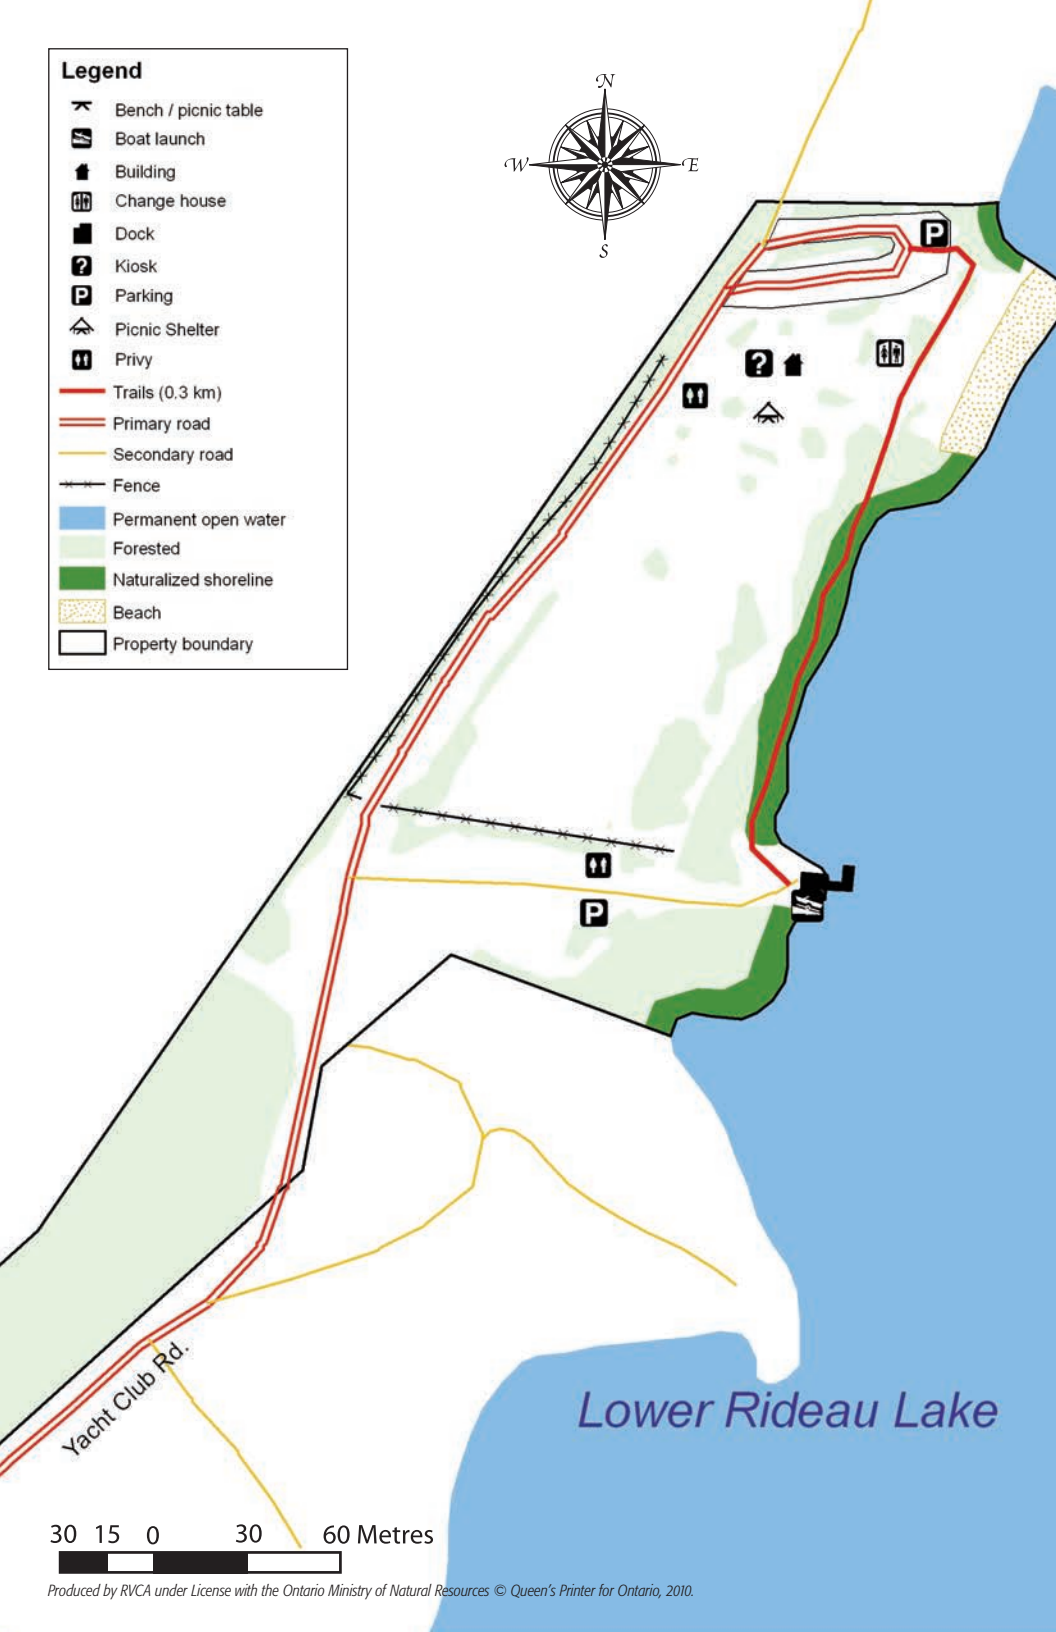

Legend

-  Bench / picnic table
-  Boat launch
-  Building
-  Change house
-  Dock
-  Kiosk
-  Parking
-  Picnic Shelter
-  Privy
-  Trails (0.3 km)
-  Primary road
-  Secondary road
-  Fence
-  Permanent open water
-  Forested
-  Naturalized shoreline
-  Beach
-  Property boundary

30 15 0 30 60 Metres