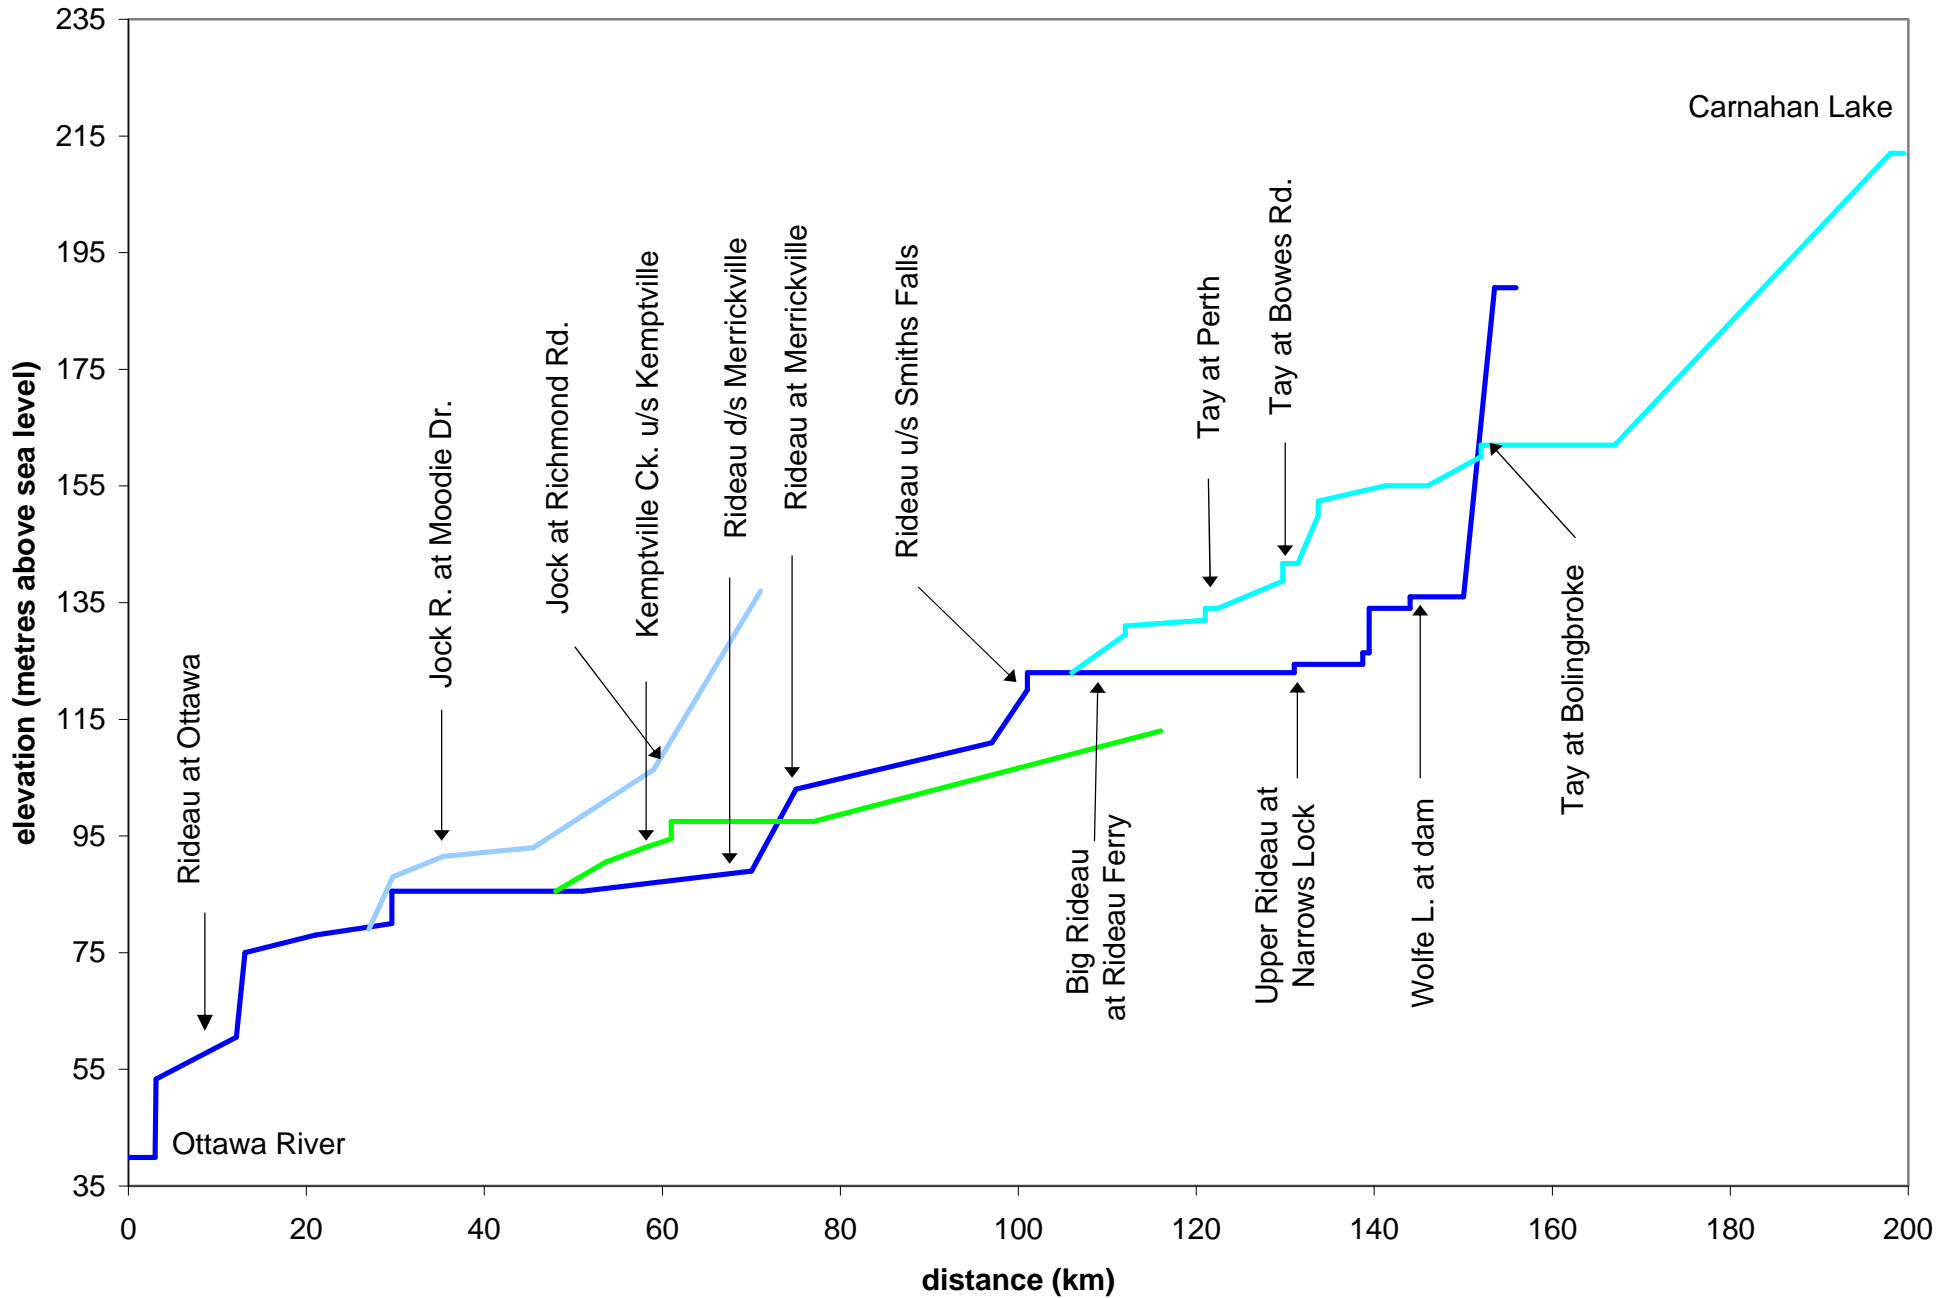

Profile of Rideau River with streamgaugage locations

— Rideau River
 — Jock River
 — Kemptville Creek
 — Tay River