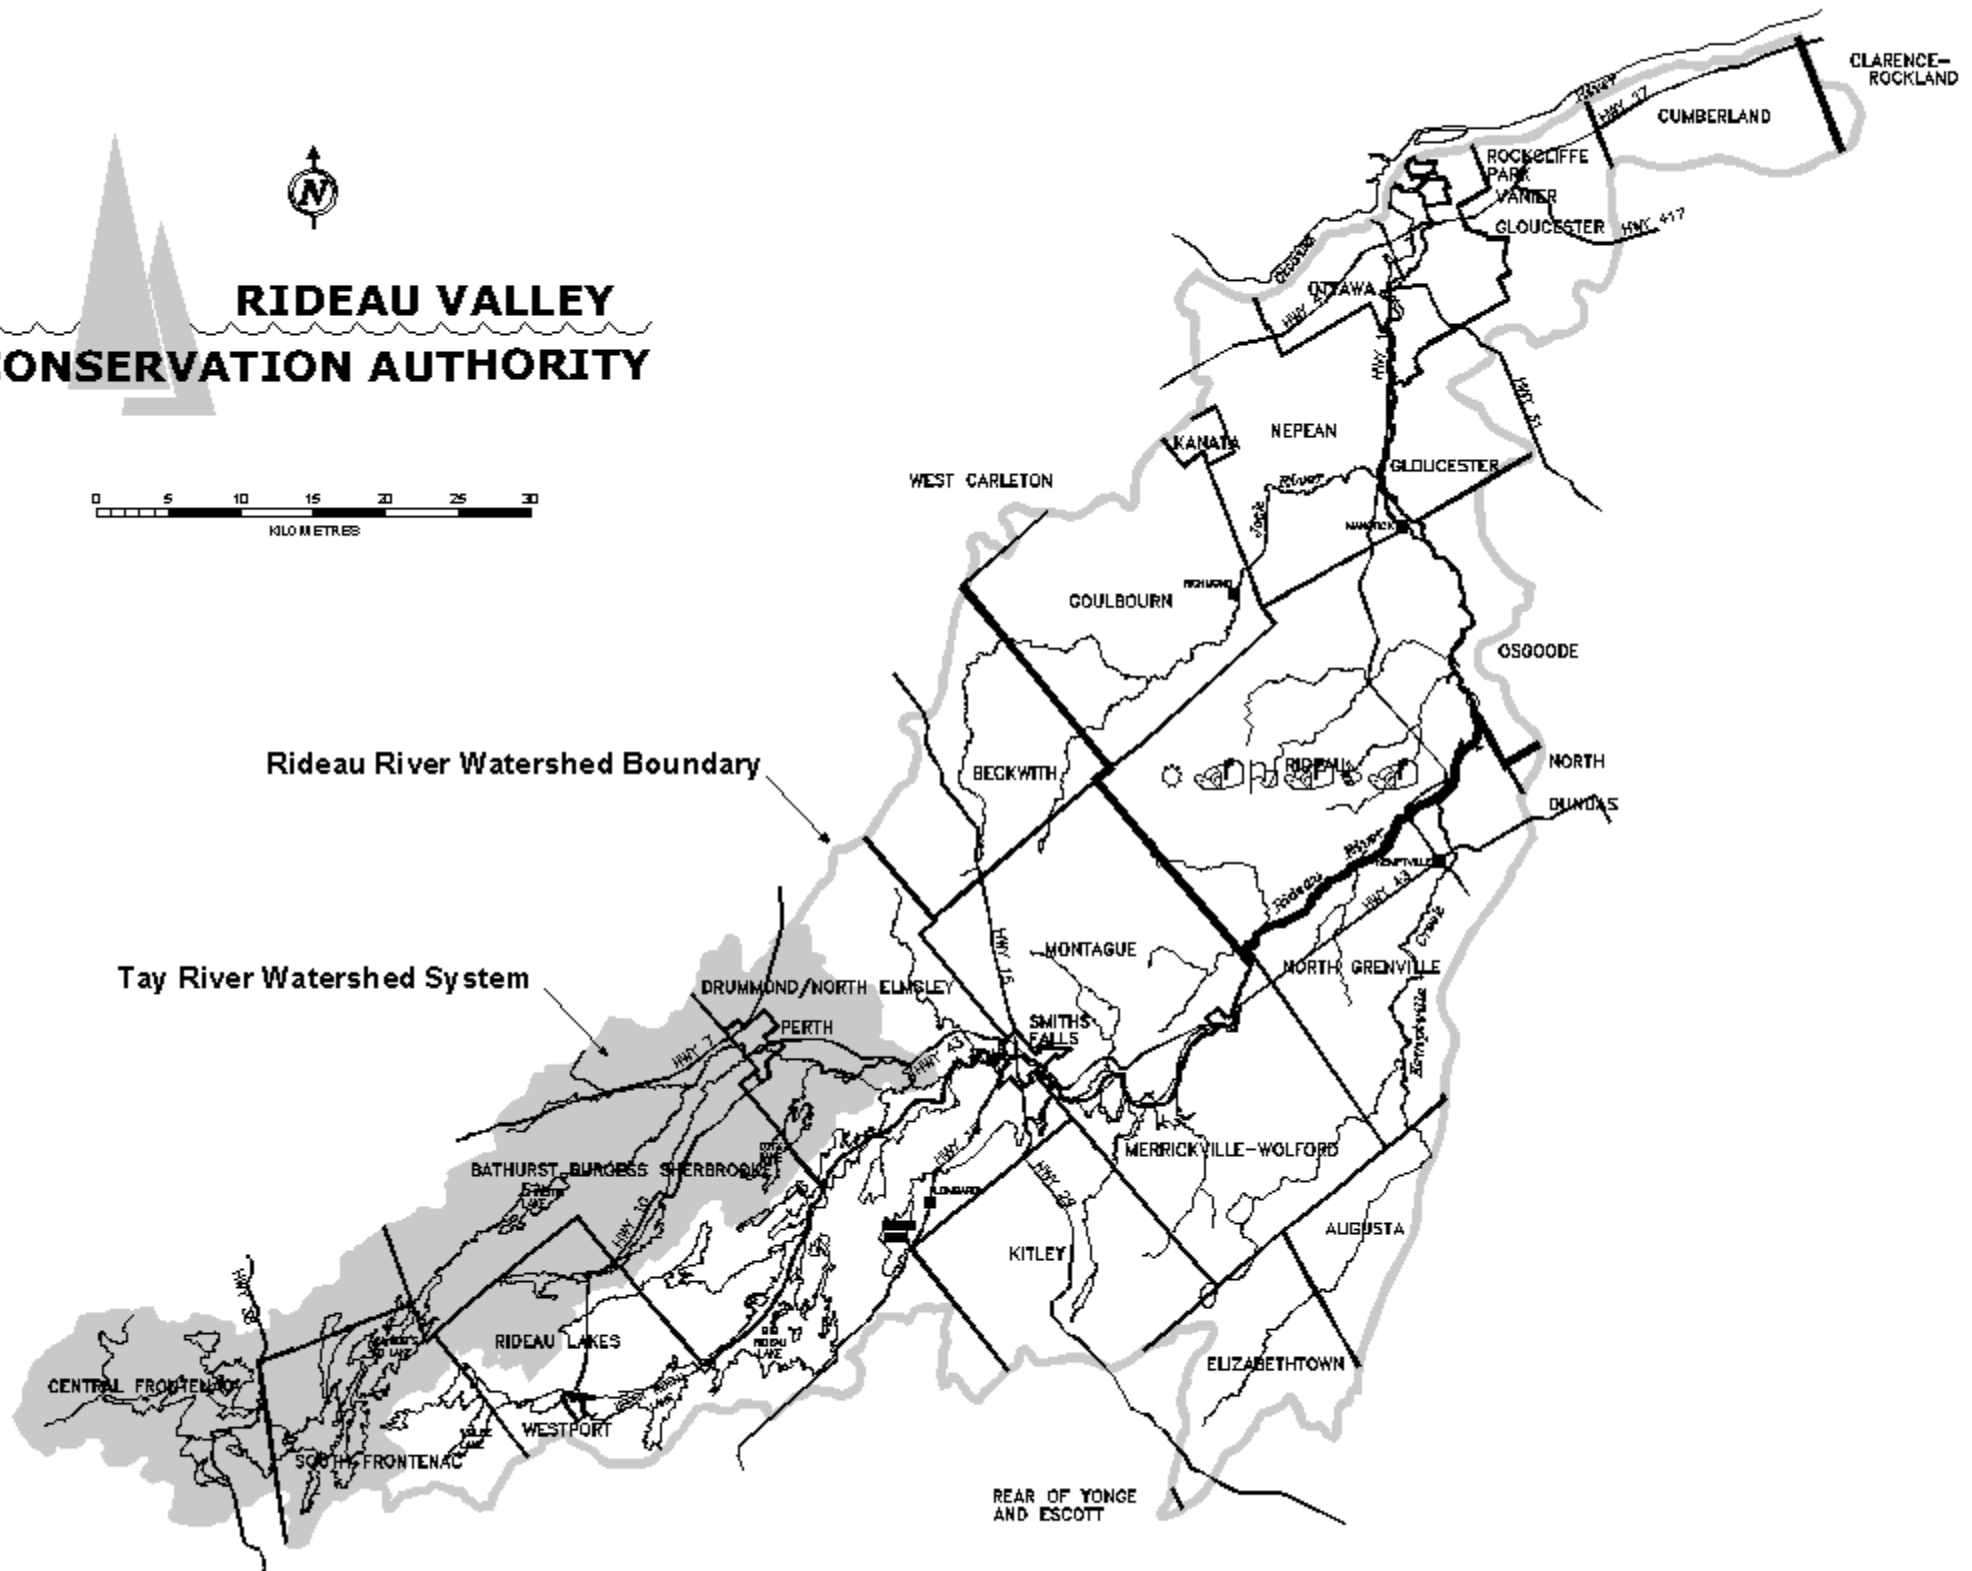

**RIDEAU VALLEY
CONSERVATION AUTHORITY**

Base Map Source : Ontario Ministry of Natural Resources

Figure 1: Map of the Tay River Watershed