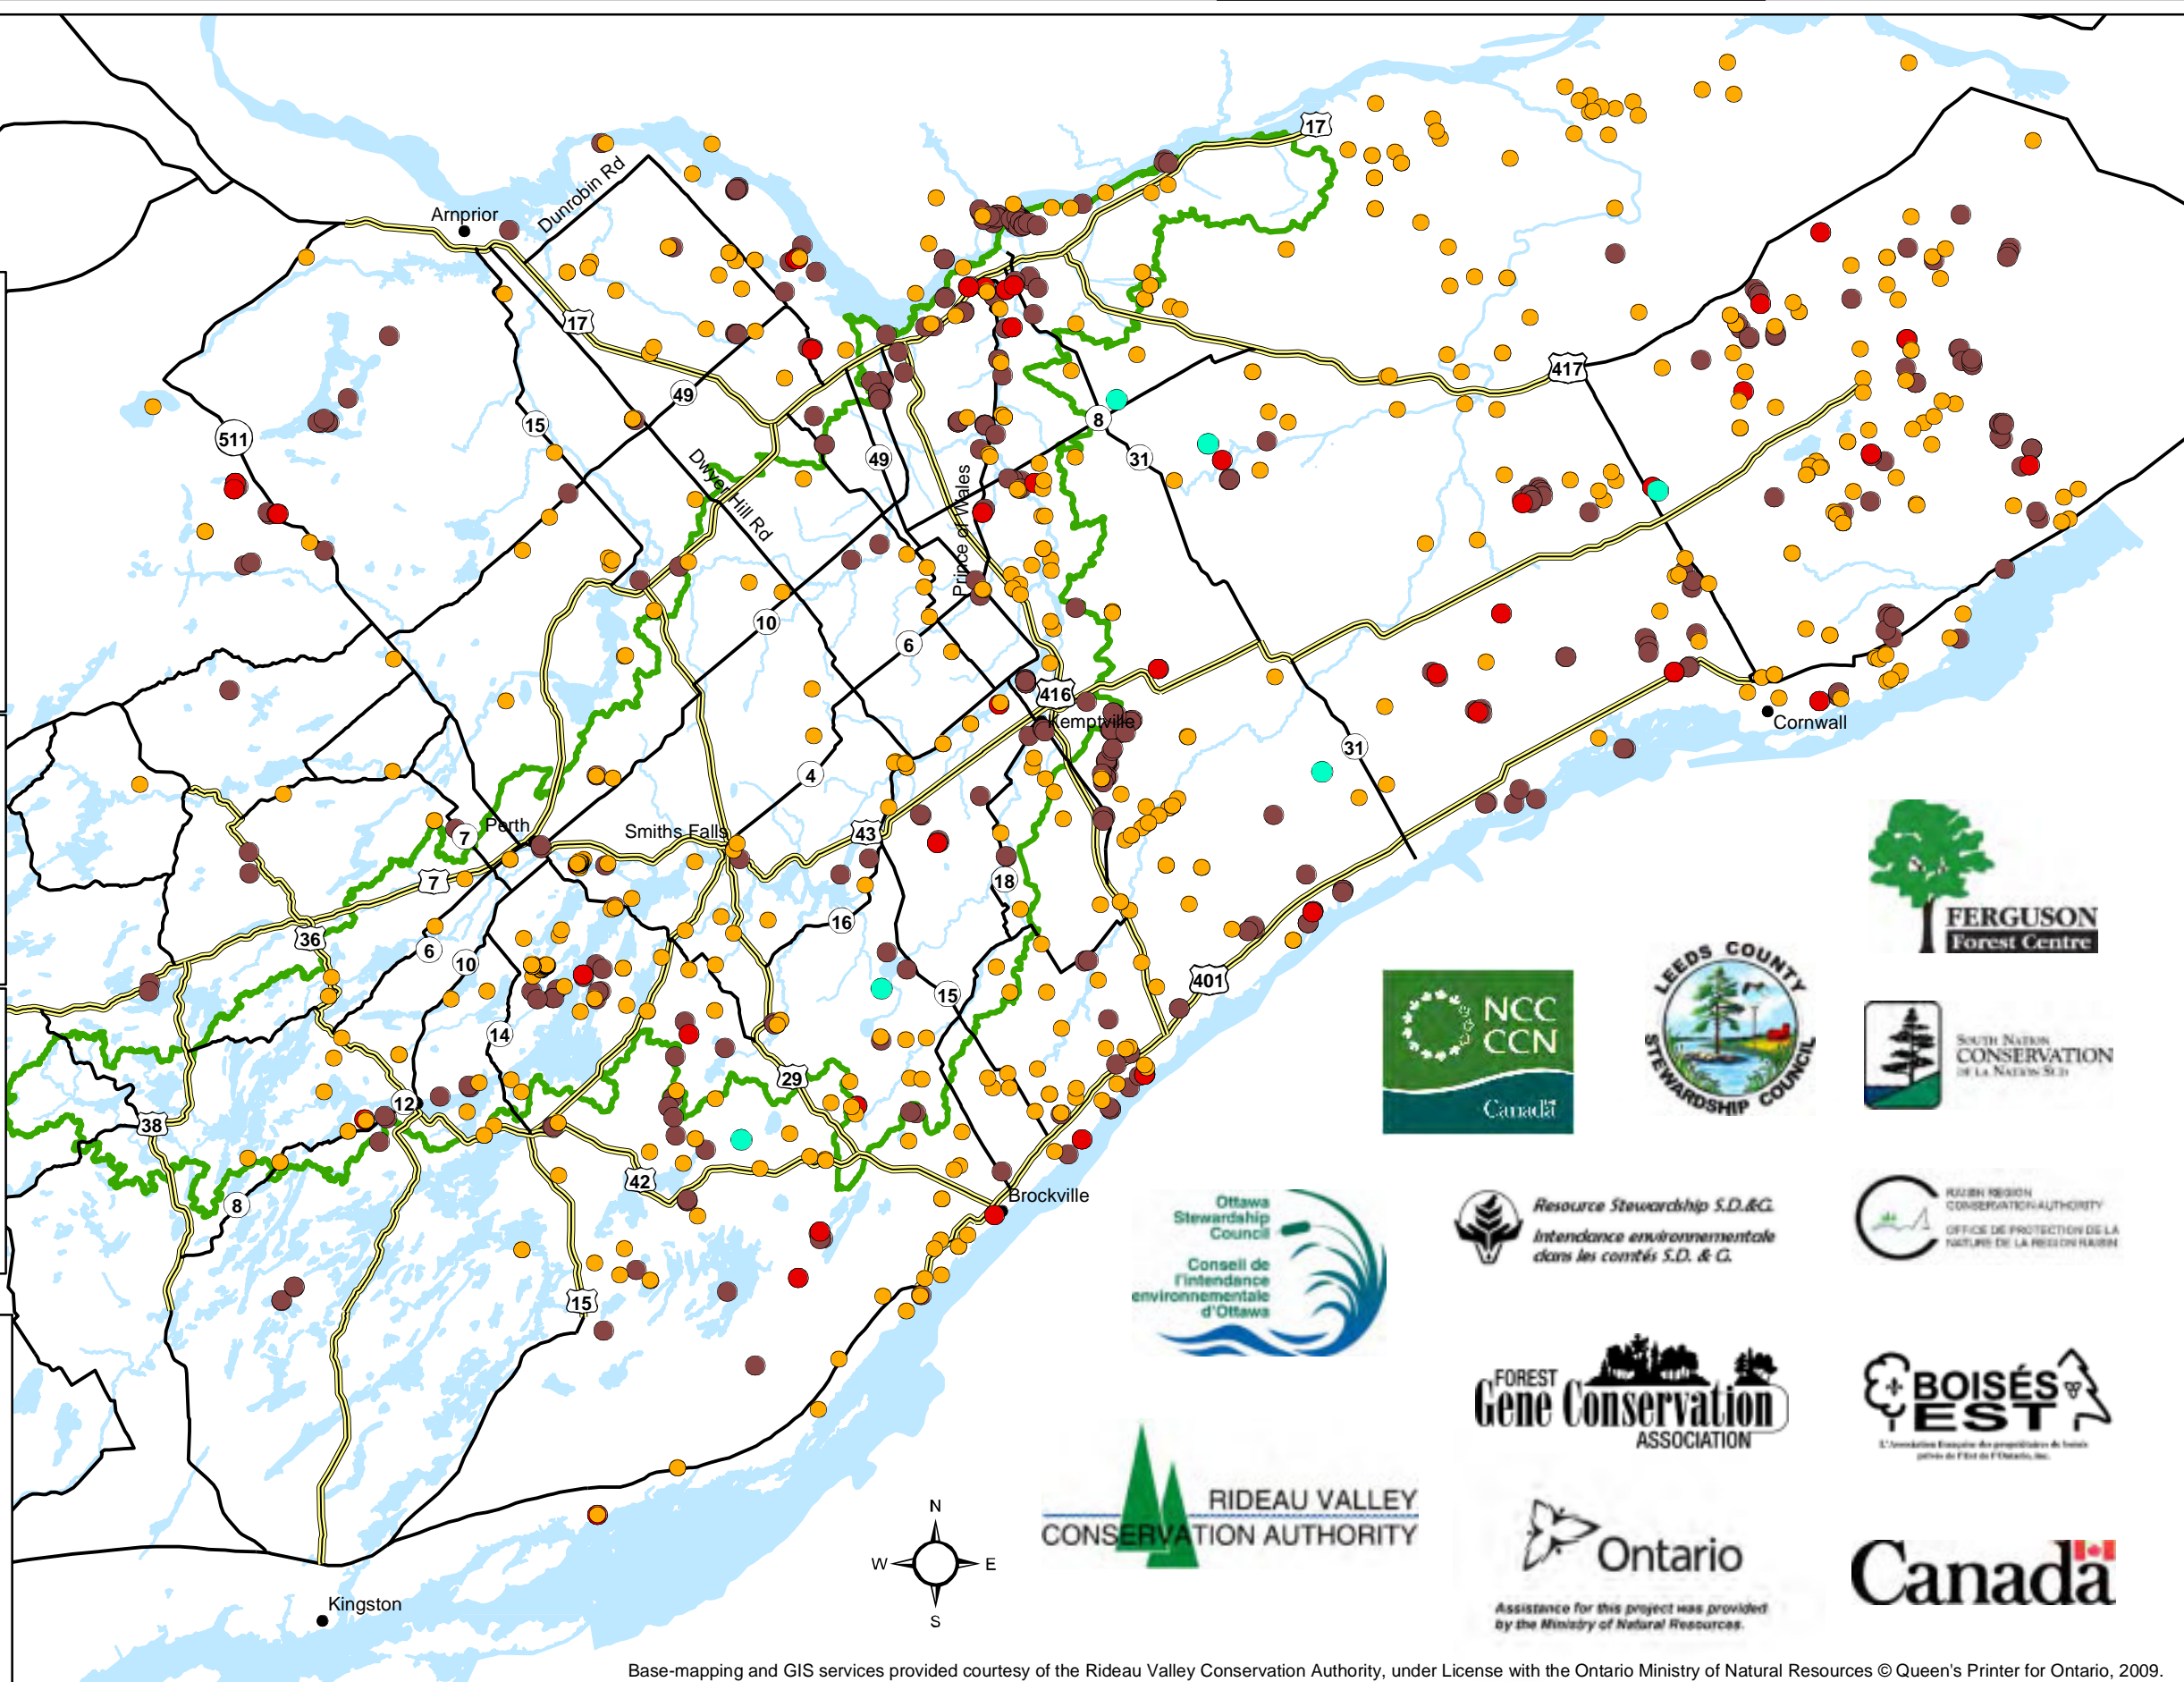

2006-2009 Butternut Program

Butternut Recovery Project
Eastern Ontario

Number of Live Trees Seen: 8819
Number of Dead Trees Seen: 1525

Number of Seed Source Trees in the Database: 464

Number of Revisited Promising Pure Butternut Trees : 42

Number of Grafted Trees: 6

Number of Sites: 624

Number of Seedlings Planted

2006:	2000
2007:	2005
2008:	2802
2009:	1950
Total:	8757

Year	Survival Rate (%)			
	Year 0	Year 1	Year 2	Year 5
2006	81.4	60.5	60.2	
2007	81.1	63	55.7	
2008	86.6	70.9	0	
2009	80.5			
Total	83.2	66.1	58.2	

Legend

- Towns
- Highways
- Major Roads
- Major River/Stream
- Major Water Body
- RVCA Watershed Boundary

Base-mapping and GIS services provided courtesy of the Rideau Valley Conservation Authority, under License with the Ontario Ministry of Natural Resources © Queen's Printer for Ontario, 2009.