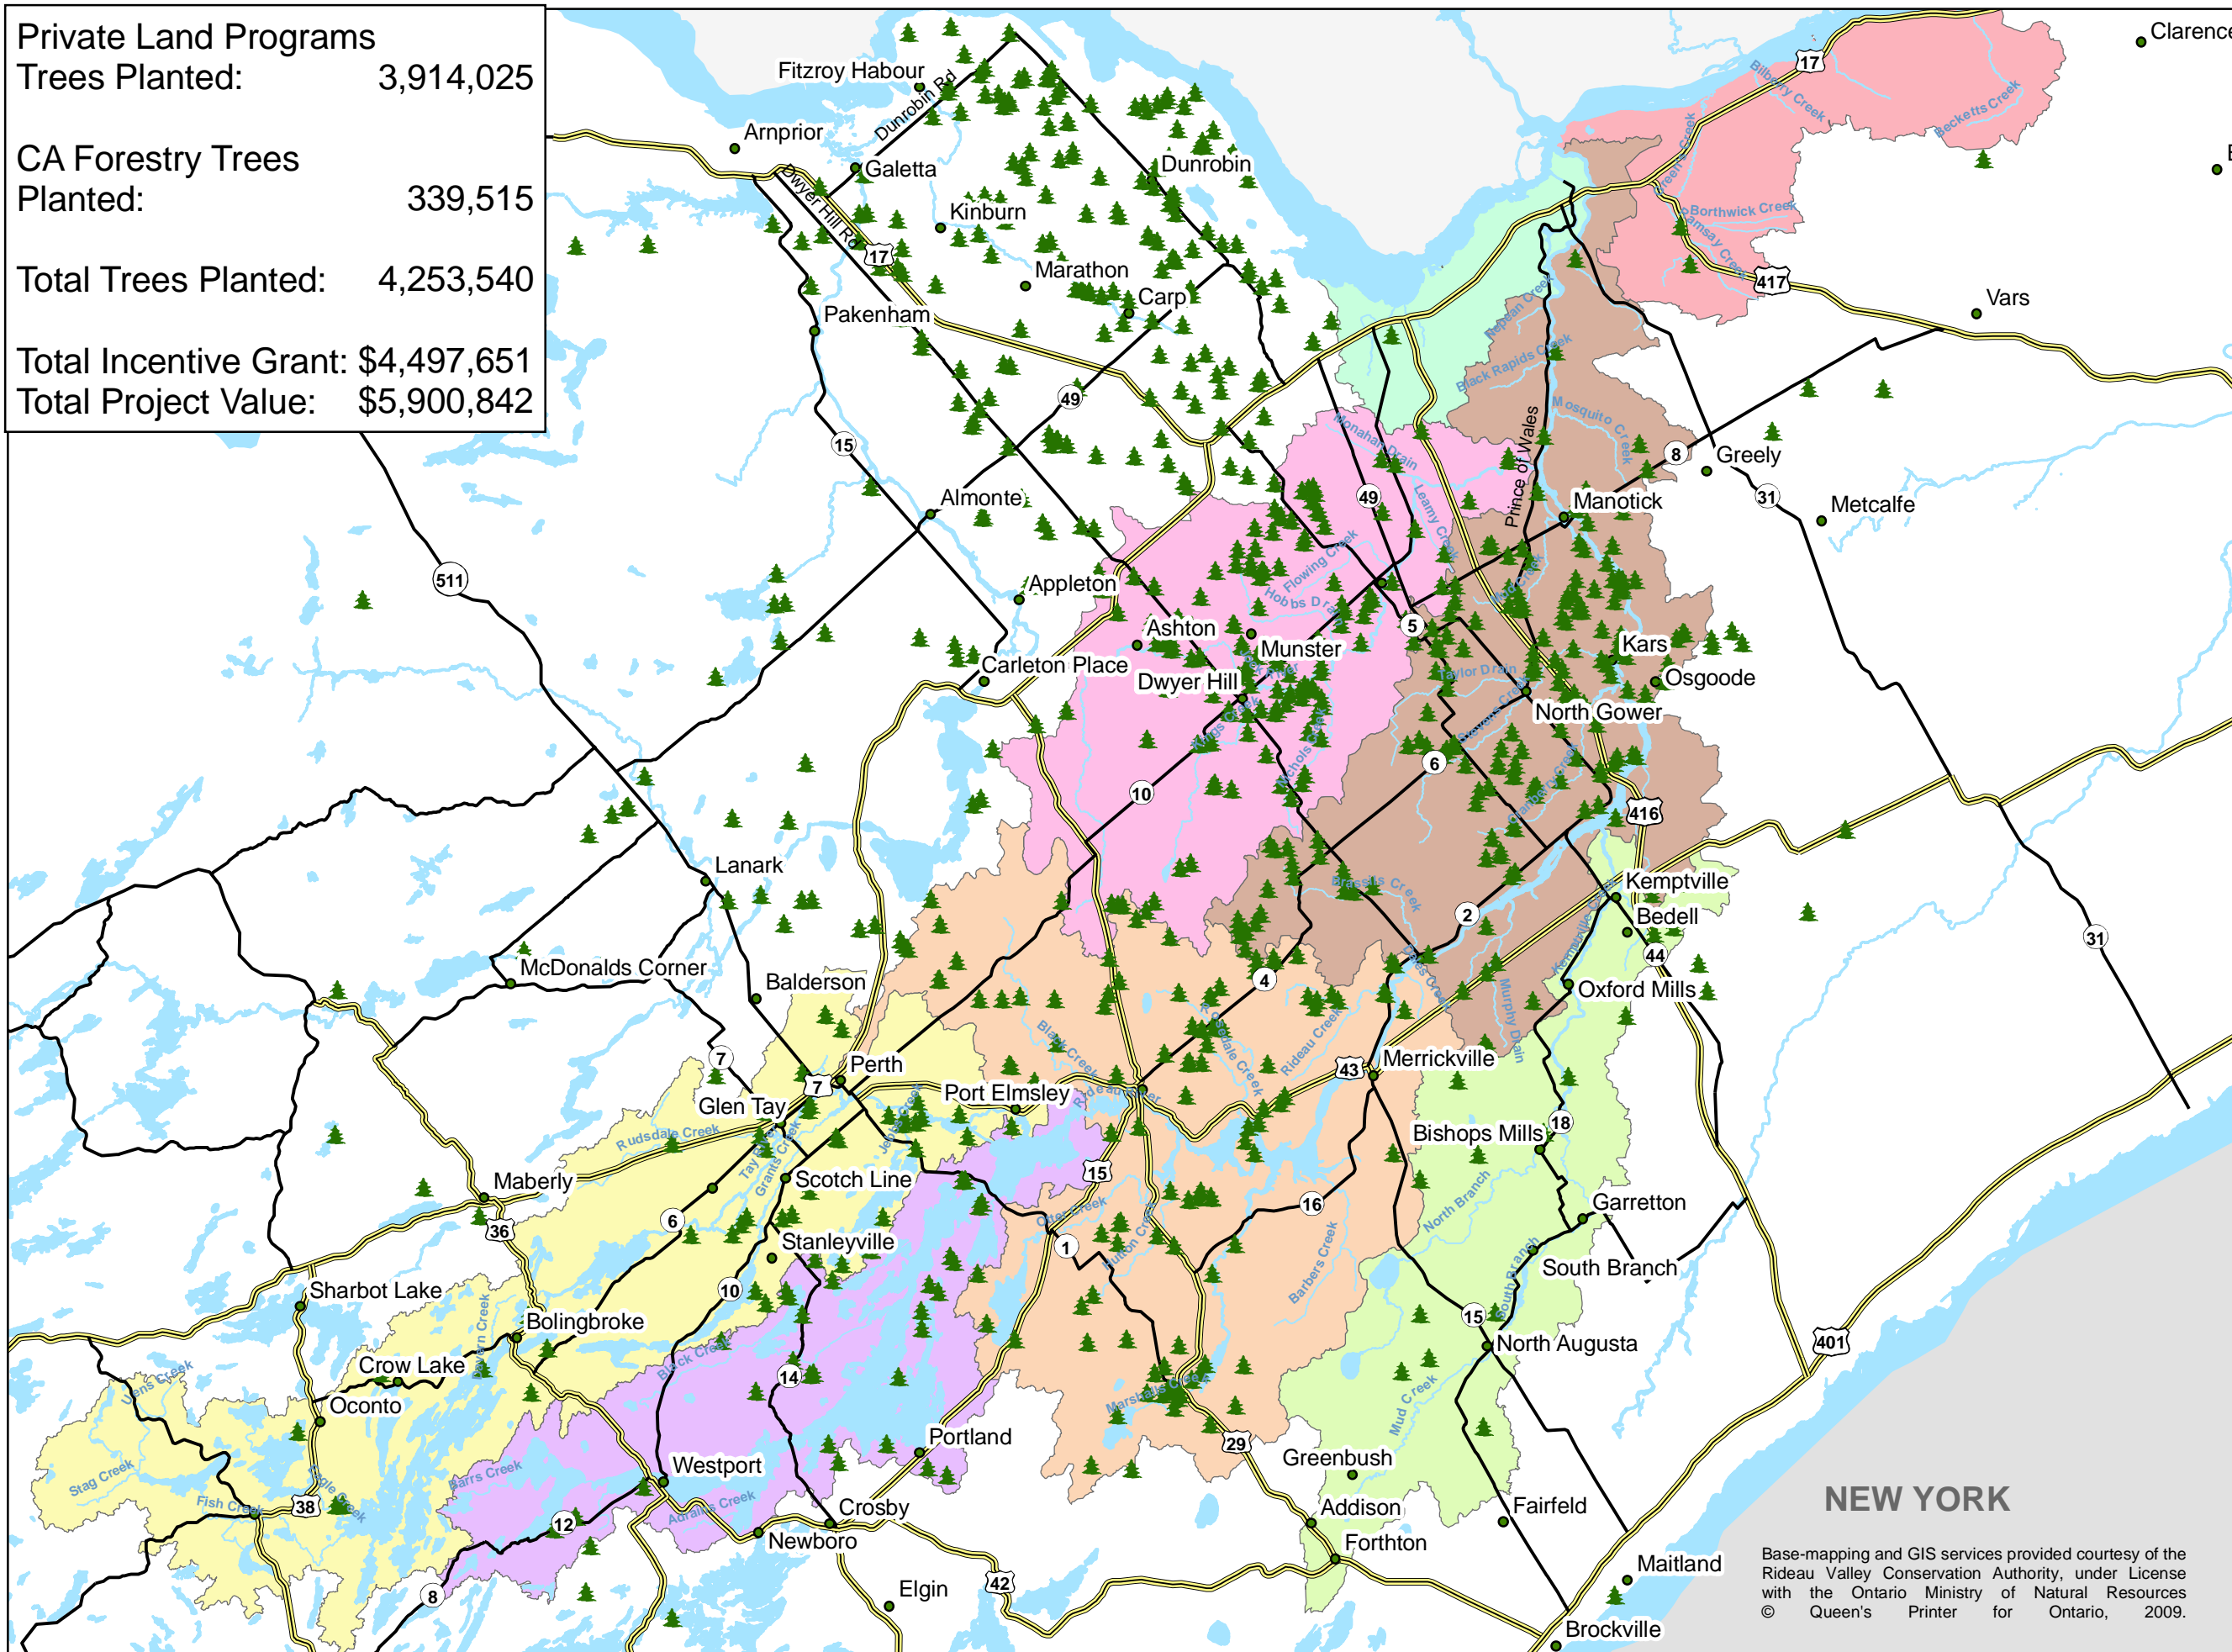

Private Land Programs
Trees Planted: 3,914,025

CA Forestry Trees
Planted: 339,515

Total Trees Planted: 4,253,540

Total Incentive Grant: \$4,497,651
Total Project Value: \$5,900,842

Tree Planting Projects 1970-2010

Legend

- Project Sites
 - Towns
 - Hwy
 - local
 - Major River/Stream
 - Water Bodies
- ### RVCA Sub-Watersheds
- Jock River
 - Kemptville Creek
 - Lower Rideau
 - Middle Rideau River
 - Ottawa River East
 - Ottawa River West
 - Rideau Lakes
 - Tay River

Base-mapping and GIS services provided courtesy of the Rideau Valley Conservation Authority, under License with the Ontario Ministry of Natural Resources © Queen's Printer for Ontario, 2009.